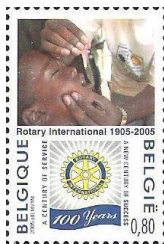

3352 - 100 Years of Rotary - Stamp from V10-3352

2005

Presale: 12/02/2005

issue: 14/02/2005

— Philanews N°. 1/2005 (p 8-9) —

© bpost

Print procedure: heliography

**Format: — stamp: 27.66 x 40.20mm;
— V10-3352: ±166 x 100mm**

Perforation: 11½

Paper: FL-P8

© bpost

3352 € 0,80

Action against poliomyelitis plus.

3353/3354 - Our language - Stamps from V10-3353 & V10-3354

2005

Presale: 12/02/2005

issue: 14/02/2005

— Philanews Nr. 1/2005 (p. 10 - 11) —

© bpost

Print procedure: heliography

**Format: — stamp: 40.20mm x 27.66mm;
— V10-3353 & V10-3354: ±100 x 166mm**

Perforation: 11½

Paper: FL-P8