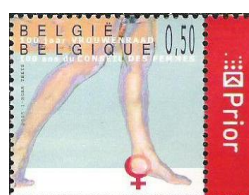

© bpost

3348 (pr)

€ 0,50
one step forward

3349 - Promotion of the philately "The Violinist" - Stamp from V10-3349

2005

Presale: 15/01/2005

issue: 17/01/2005

— Philanews N°. 1/2005 (p 4-5) —

© bpost

Print procedure: heliography

Format: — stamp: 27.66 x 40.20mm;

— V10-3349: ±100 x 166mm

Perforation: 11½

Paper: FL-P8