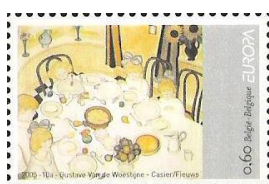

3386/3387 - Europe: gastronomy - Stamp from F3386/87

2005

Presale: 2/04/2005

issue: 4/04/2005

Print procedure: heliography

— Philanews Nr. 2/2005 (p. 10 - 11) —

© bpost

Format: — stamps: 40.20mm x 27.66mm;
— F3386/87: ±140 x 166mm

Perforation: 11½

Paper: FL-P8

© bpost

3386 € 0,60

Children's table,
Gustave le Woestyne.