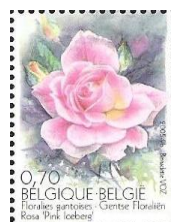

© bpost

3384 € 0,70

Rosa, "Pink Iceberg"