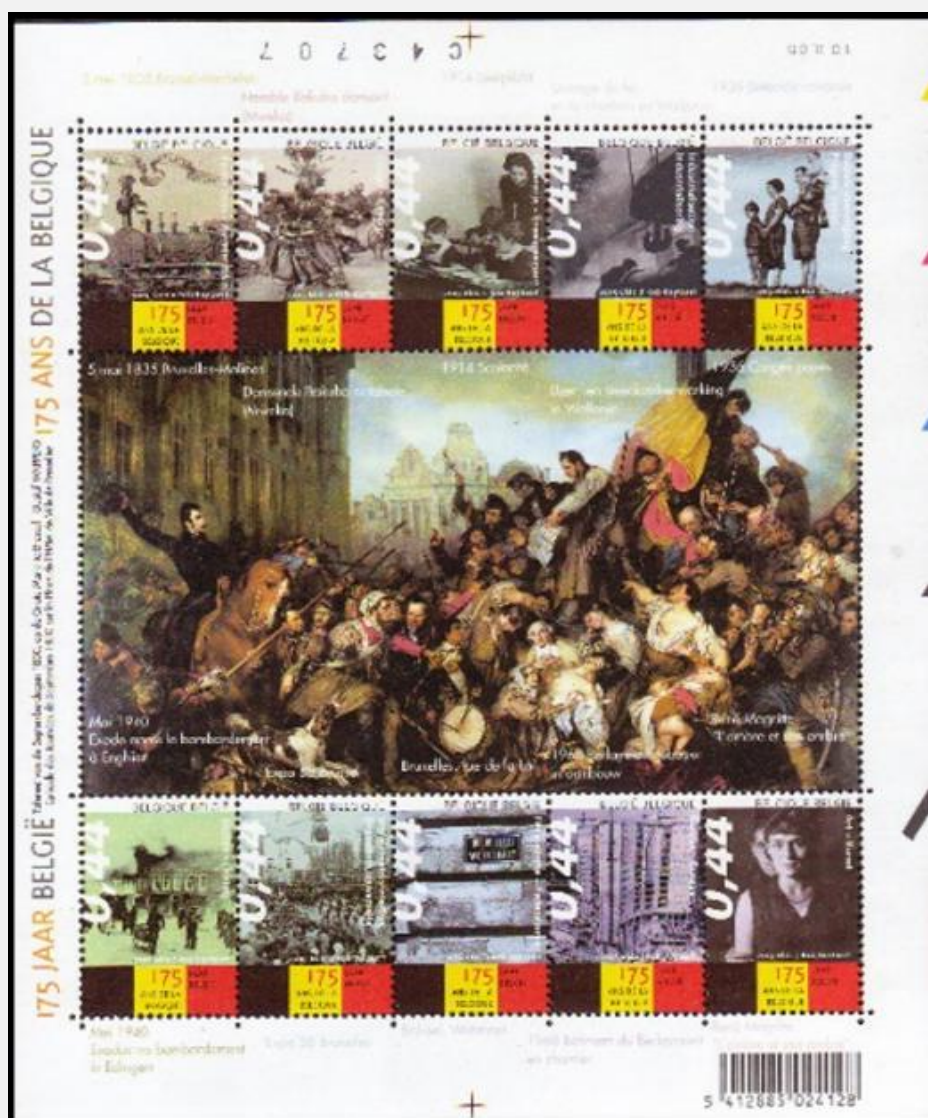

Presale: 26/02/2005

issue: 28/02/2005

Print procedure: heliography

— Philanews Nr. 1/2005 (p. 14 - 16) —

© bpost

Format: — stamps: 27.66 x 40.20mm;
— block BL119: 166 x 200 mm

Perforation: 11½

All stamps: € 0.44

Paper: FL-P8

block BL119

This block is a scan of the first issue date available here..

For different block types, see previous page.

It is up to you to create and print an album according to your block(s) possession(s)