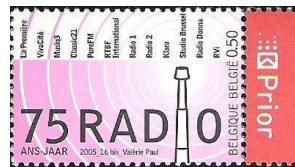

© bpost

€ 0,50

3415 (pl) 75 years of radio broadcasting **3415 (pr)**