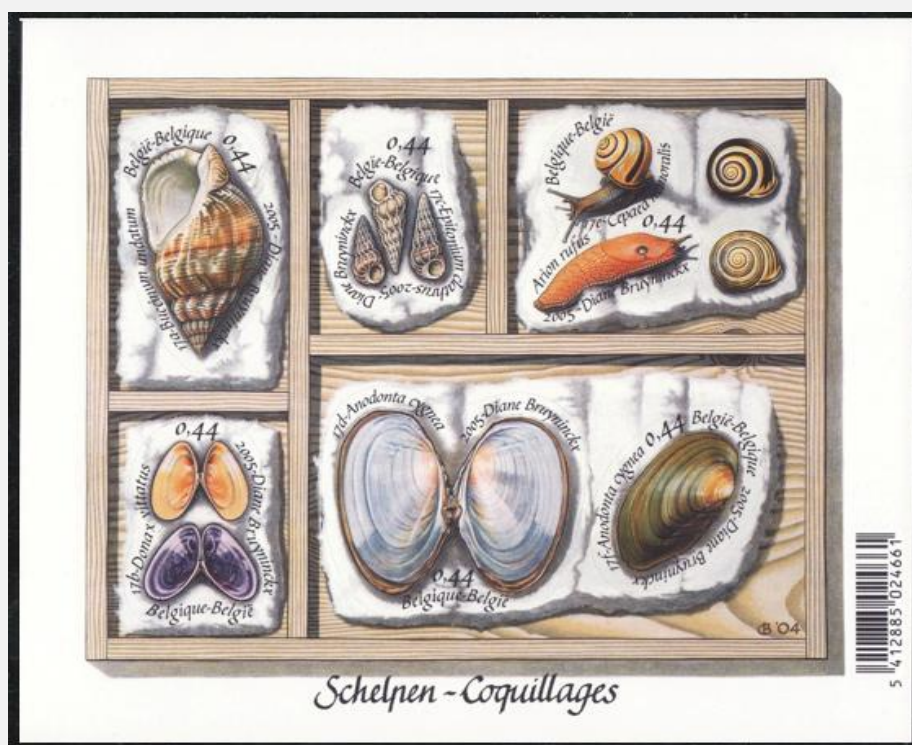

3419/3424 - Nature - Block BL122 - self-adhesive

2005

Presale: 25/07/2005

issue: 27/07/2005

Print procedure: heliography

— Philanews Nr. 4/2005 (p. 10 - 11) —

© bpost

Format: — stamps: irregular shapes;

— block BL121: 160 x 130 mm

Perforation: the stamps are not toothed and have irregular shapes

Paper: FL-P8 self-adhesive

Info: Philanews error: there is an 11½ perforation ???

All stamps: € 0.44

block BL122

© bpost

▲	▲	▲	▲	▲
▲	▲	▲	▲	▲
3419	3420	3421	3422-O & 3422-C	3423
▼	▼	▼	▼	▼
Bucci	Donace	scalar	swan anodon	common garden snail & large road snail
			▼	▼

Note: Philanews and OSC only refer to one stamp, but actually there are two.