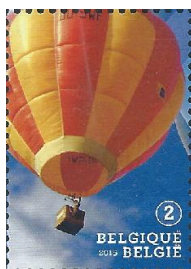

© bpost

Format: — stamps: 27.66 x 40.20 mm;
 — block BL231: 166 x 155 mm

Perforation: 11½

Paper: GW

© bpost

4560 (2)

The OO-SWF hot air balloon (1973), called Easy, was the very first modern hot air balloon built in Belgium