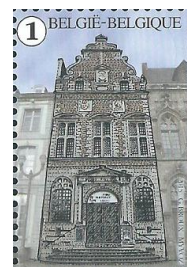

© bpost

4529 (1)

St. George's Chapel