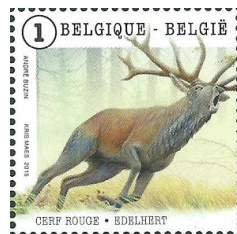

© bpost

4497 ①

Greylag goose - (*Anser anser*)

© bpost

4498 ①

mute swan - (*Cygnus olor*)

© bpost

4499 ①

Gray Heron - (*Ardea cinerea*)

© bpost

4500 ①

Eurasian eagle-owl -
(*Bubo bubo*)

© bpost

4501 ①

Eurasian coot -
(*Fulica atra*)

© bpost