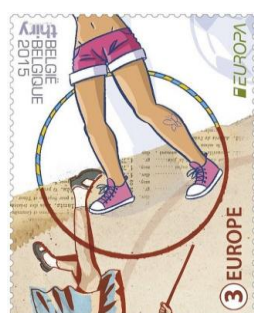

Impression: offset

Perforation: 11½

Format: — stamps: 38.15 x 48.75 mm;

— block BL226: 111.6 x 160.2 mm

Paper: GW-LITHO

4517 (3)E

hoop and hula hoop

© bpost