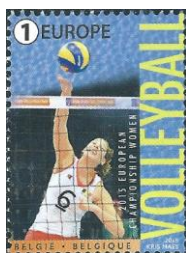

4559 - Women's Volleyball: European Championships in the Netherlands and Belgium -
Stamp of V5-4559: (① EUROPE: v=€1.10)

2015

Presale: 5/09/2015

Issue: 7/09/2015

Impression: offset

— Philanews N° 4 / 2015 (p. 6 - 7) —

© bpost

Format: — stamp: 30 x 40 mm;
— V5-4559: diameter 170mm

Perforation: 11½

Paper: GW-LITHO (FSC)

© bpost

4559 ①E

women's volleyball action scene

4565 / 4566 - Powerful Miniatures - Stamps from block BL232: (①: v=€0.72)

2015

Presale: 24/10/2015

Issue: 26/10/2015

— Philanews N° 4 / 2015 (p. 15) —

© bpost

Impression: Offset compensated by two additional colors: gold and blue Lapis lazuli

Format: — stamp: 48.75 x 38.15 mm;
— block BL232: 110 x 151 mm

Perforation: 11½

Paper: GW-LITHO