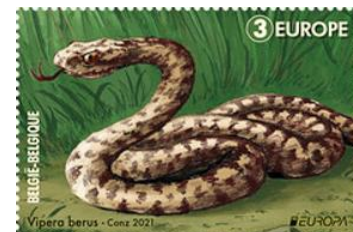

© bpost

5016 (3)E

common European viper - (*Vipera berus*)

Stamps printed with blacklight ink: you can show the skeletons by moving over the stamps with blacklight

N° 5017 see further

5018 / 5019 - Waar is da feestje? Hier is da feestje! (Where's the party? Here's that party!)
- Stamps from block BL301: (3)E: v=€5.55)