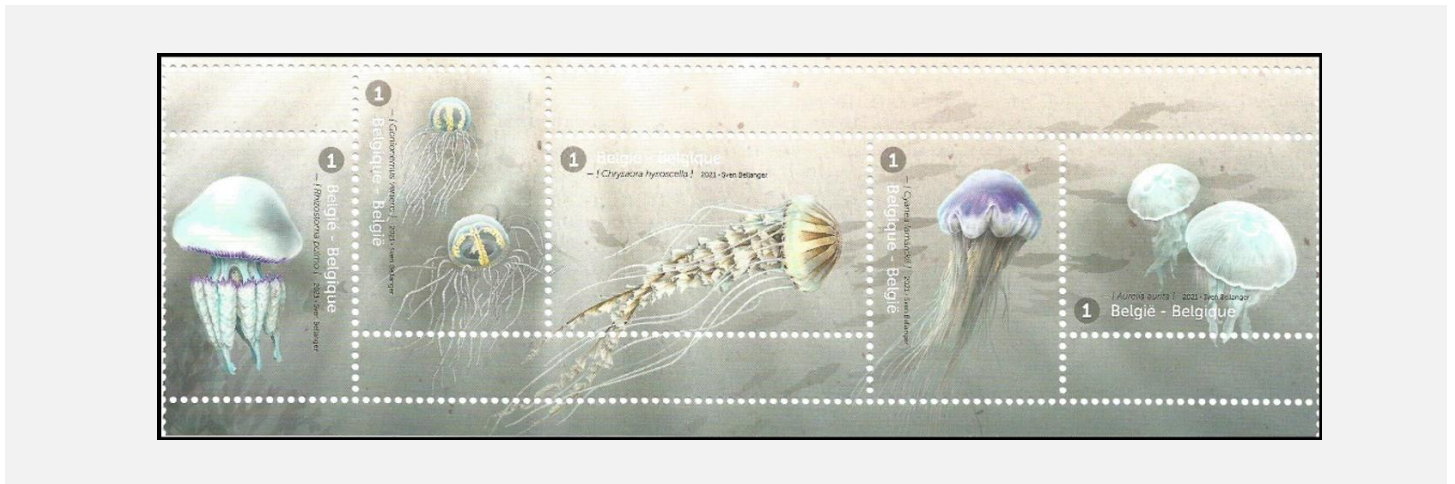

© bpost

Cohesively delivered by Bpost for subscribers (with straight edges at the top and bottom)

Note: The stamp layouts (perforations) depicted in Philanews are not as in reality

180 x 60mm