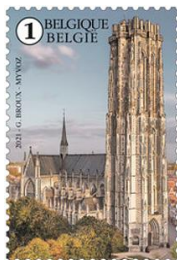

© bpost

4992 ①

St Rumbold's Cathedral