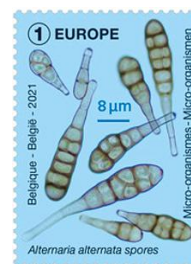

© bpost

5004 1E

Alternaria alternata (fungal spores)