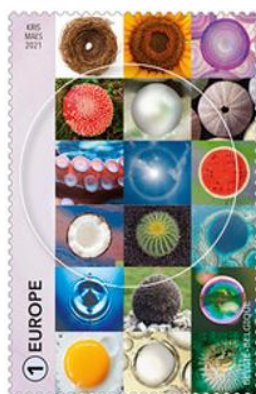

Perforation: 11½

Paper: gummed white FSC

© bpost

4976 (1)E
Morpho menelaus

© bpost

4978 (1)E
The human eye

© bpost

4977 (1)E
Collection of some circular shapes in nature