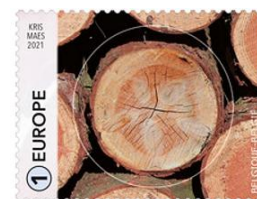

© bpost

4980 (1)E
Tree trunk cross section